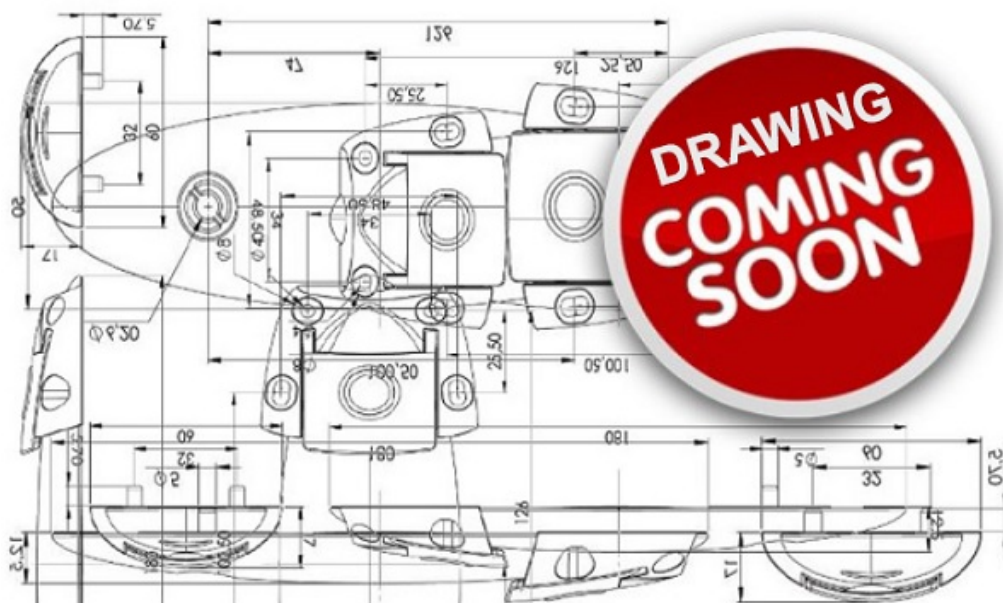

PRODUCT SHEET

Description:

Inbus Screw, M8 x 110mm, Hex 6mm, Bright Zinc Plated, DIN 912

Item number:

12.06.441-0

Units	Box	Carton	HS Code	Barcode
Pcs.	1	300	7318155898	
				5704866022736

SISO A/S

Mileparken 11
DK-2740 Skovlunde
Denmark
VAT: DK 24786013